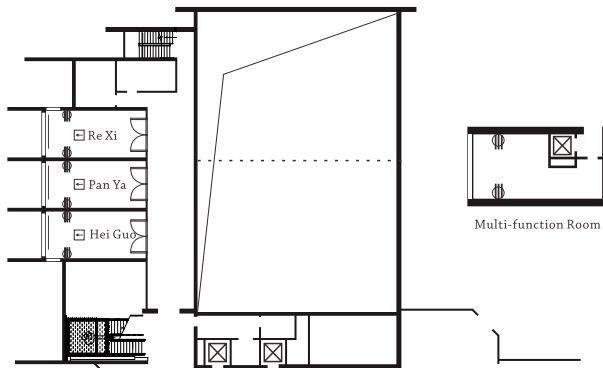

Legend

-  Power Outlet
-  Projector
-  Window
-  Partition
-  Projector Screen
-  Elevator
-  Speaker

- The 5.7-metre high Ballroom occupies 2nd floor and 3rd floor.

Legend

-  Power Outlet
-  Projector
-  Window
-  Partition
-  Projector Screen
-  Elevator
-  Speaker

3F

- The 5.7-metre high Ballroom occupies 2nd floor and 3rd floor.