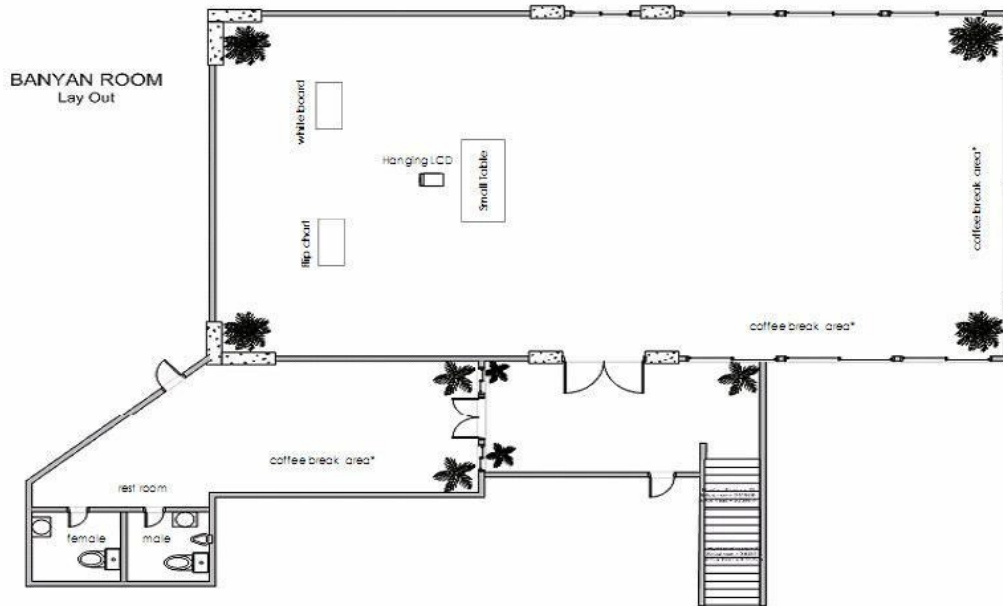

Banyan Room

Function Room	Size	Ceiling Height	Setup				
			Classroom	Theatre	Round Table	U-shape	Board Room
Banyan Room	12m x 6m	2.7m	20	40	25	22	24

***The capacities above are MAXIMUM and for reference only and ensure the comfort of the guests