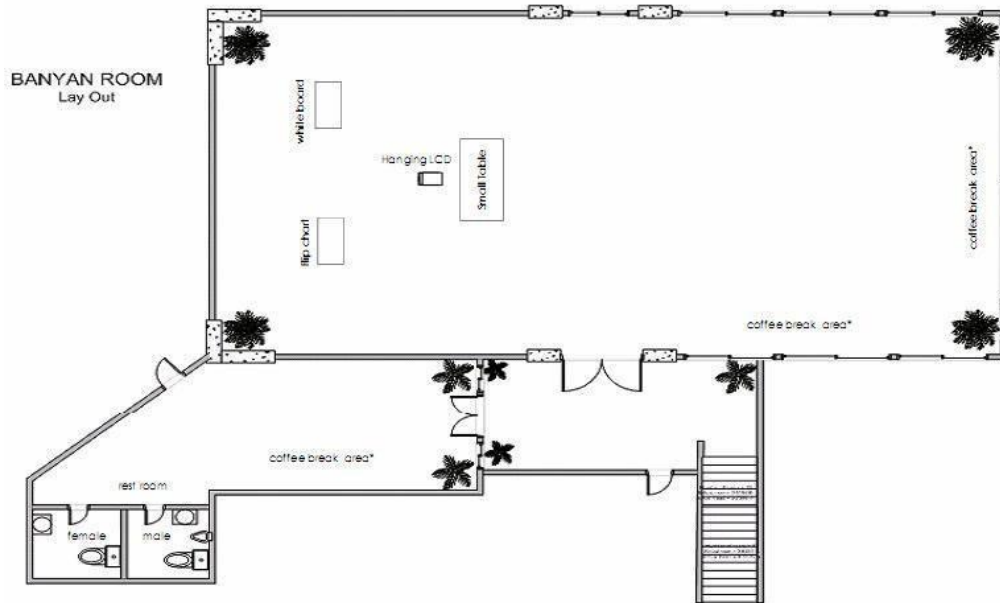

Banyan Room

Function Room	Size	Ceiling Height	Setup				
			Classroom	Theatre	Round Table	U-shape	Board Room
Banyan Room	12m x 6m	2.7m	20	30	15	15	15

***The capacities above are **MAXIMUM** and for reference only and ensure the comfort of the guests