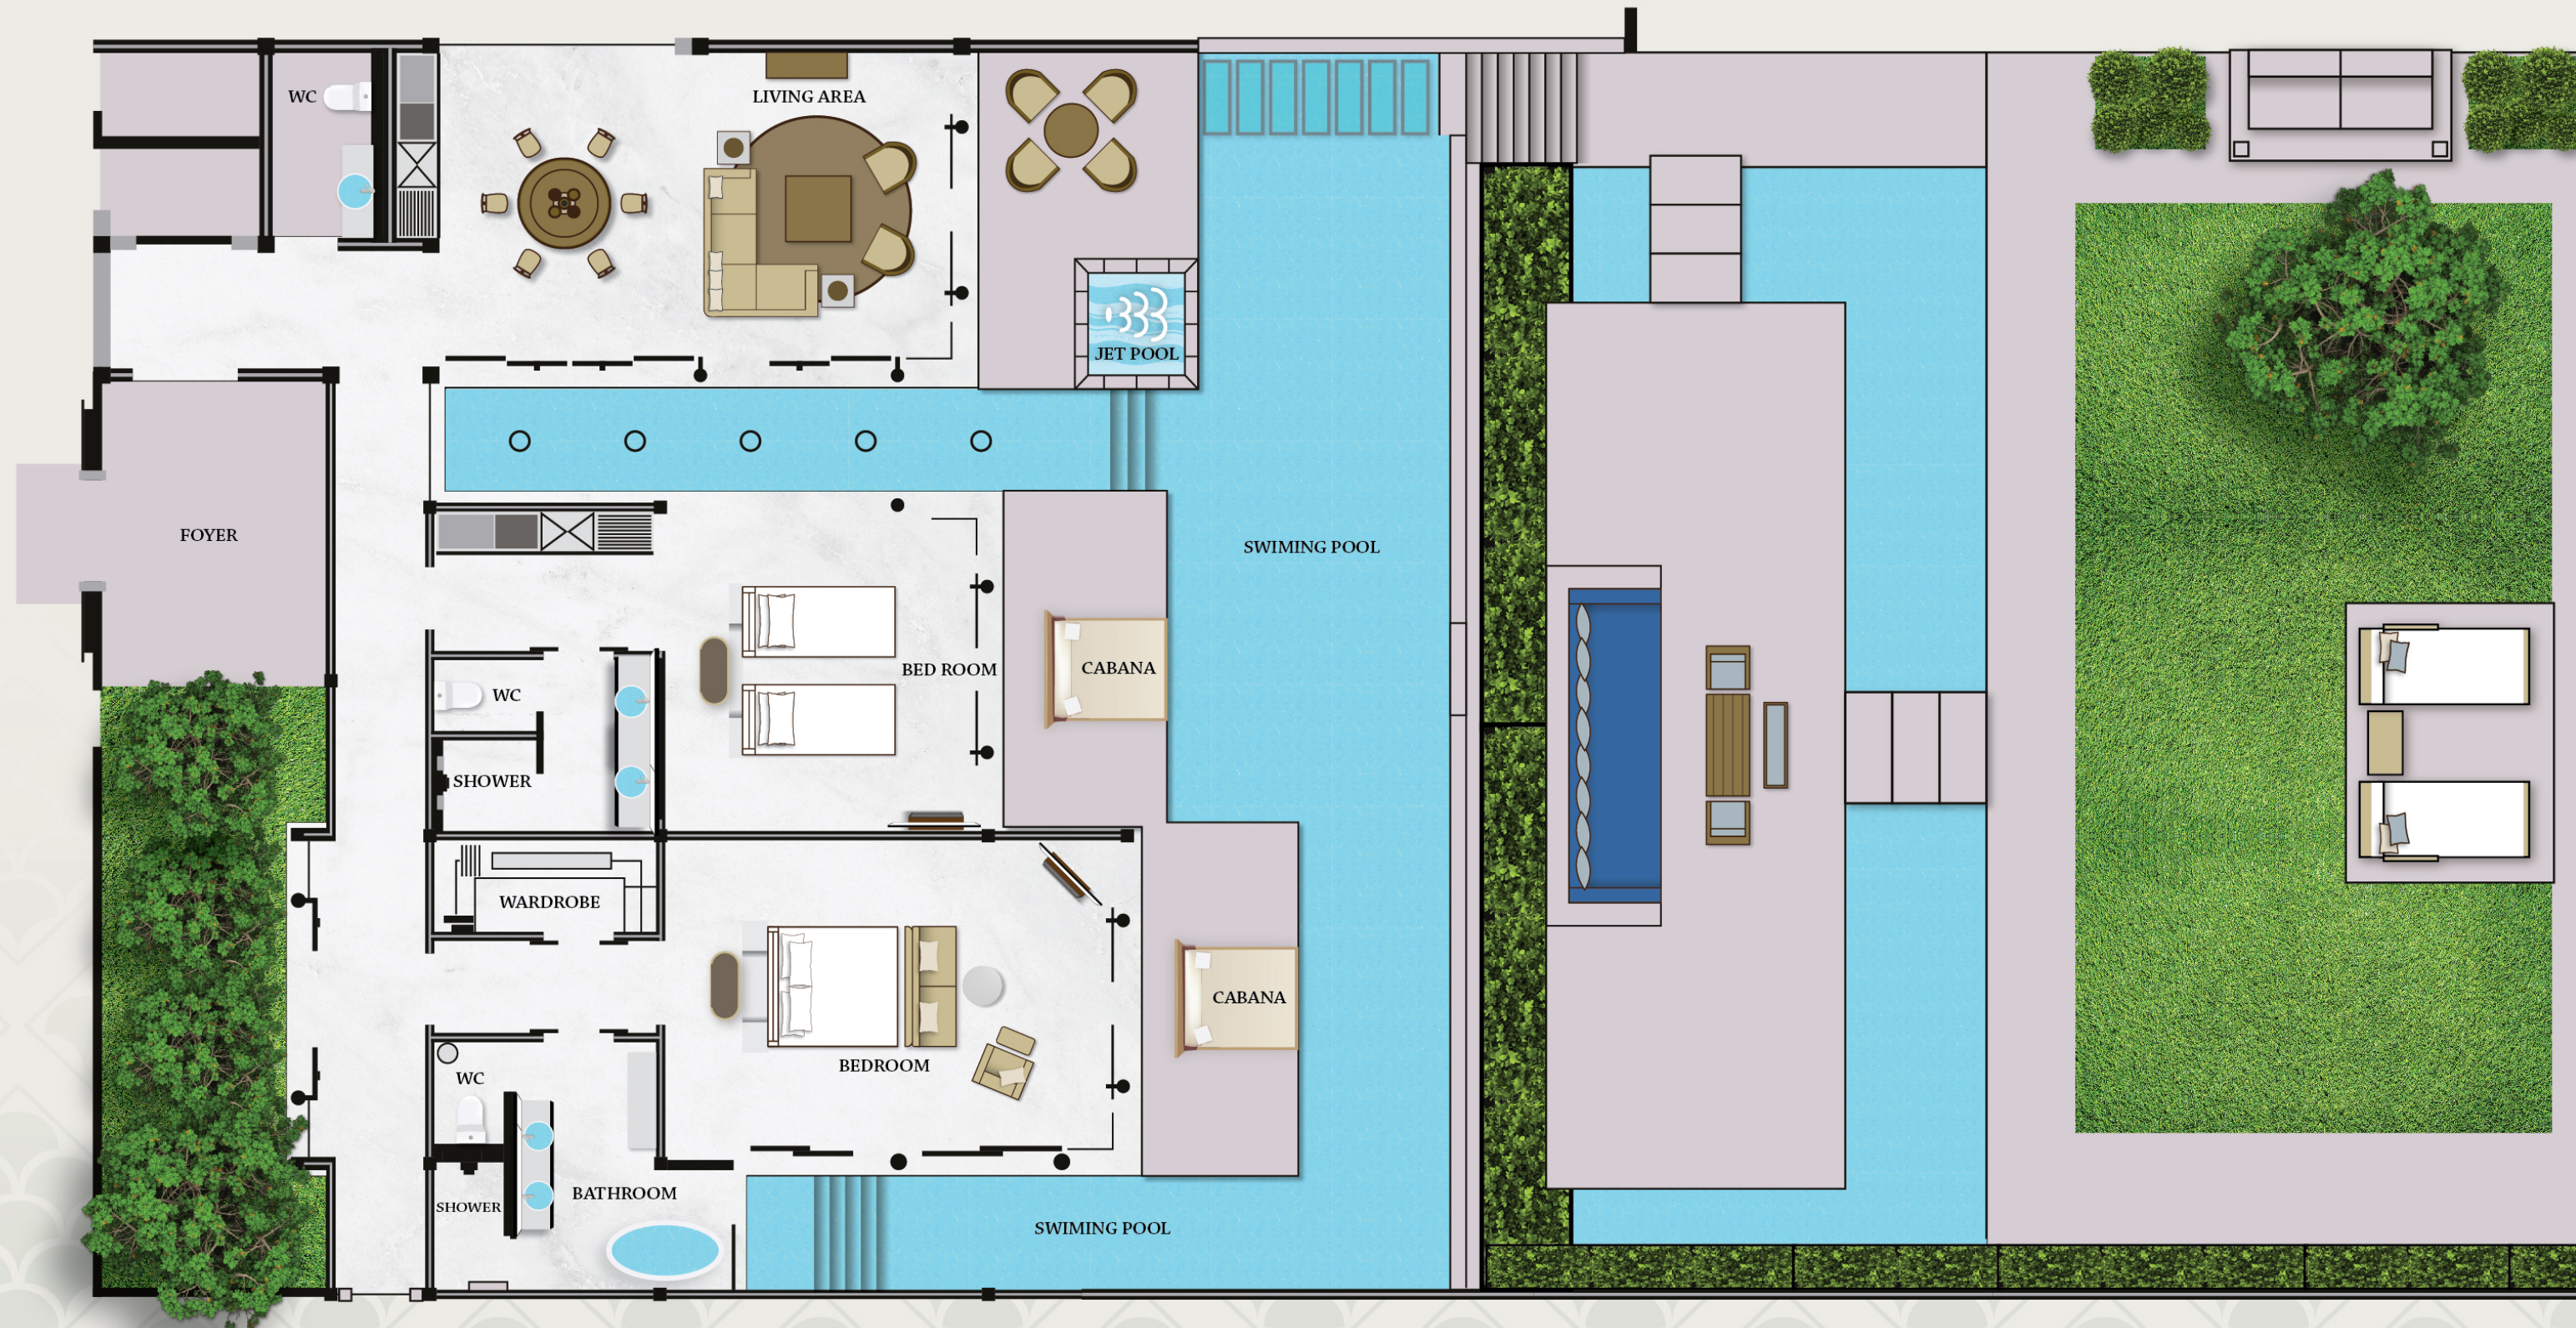

BANYAN TREE
KRABI

TWO BEDROOM BEACHFRONT POOL VILLA
LAYOUT PLAN