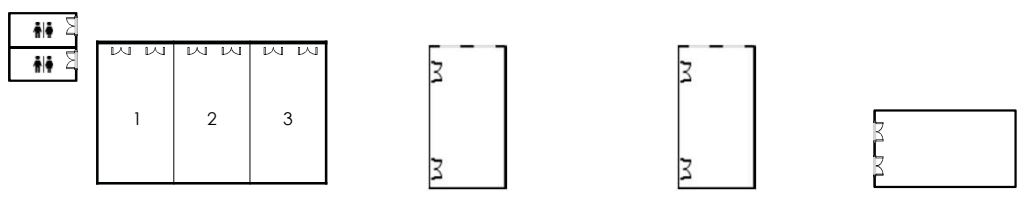

Yalong Grand Ballroom	815 sqm 8772 sqft	•	400	800	•	•	•
Jinyue Room	99 sqm 1065 sqft	•	•	•	•	38	•
Yintan Room	99 sqm 1065 sqft	•	54	90	36	20	•
Meilan Room	97 sqm 1044 sqft	•	•	•	•	18	•

Business in the tropics

Yalong Grand Ballroom Jinyue Room Yintan Room Meilan Room

At a Glance 4284.87 sqm Total Space • Eleven Meeting Venues • Two Outdoor Banquets • 1000 Persons • 49 Villas

Room Type Lagoon Pool Villa (21) • Deluxe Lagoon Pool Villa (10) • Wellbeing Lagoon Pool Villa(6) • Spa Sanctuary Pool Villa (2) • Luhuitou Bay Front Pool Villa (5) • Luhuitou Two Bedroom Pool Villa (5)