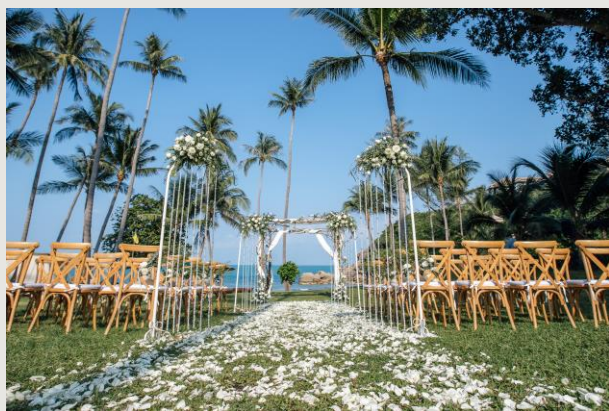

WEDDING VENUES

BEACHFRONT LAWN

Accommodates up to 100 people