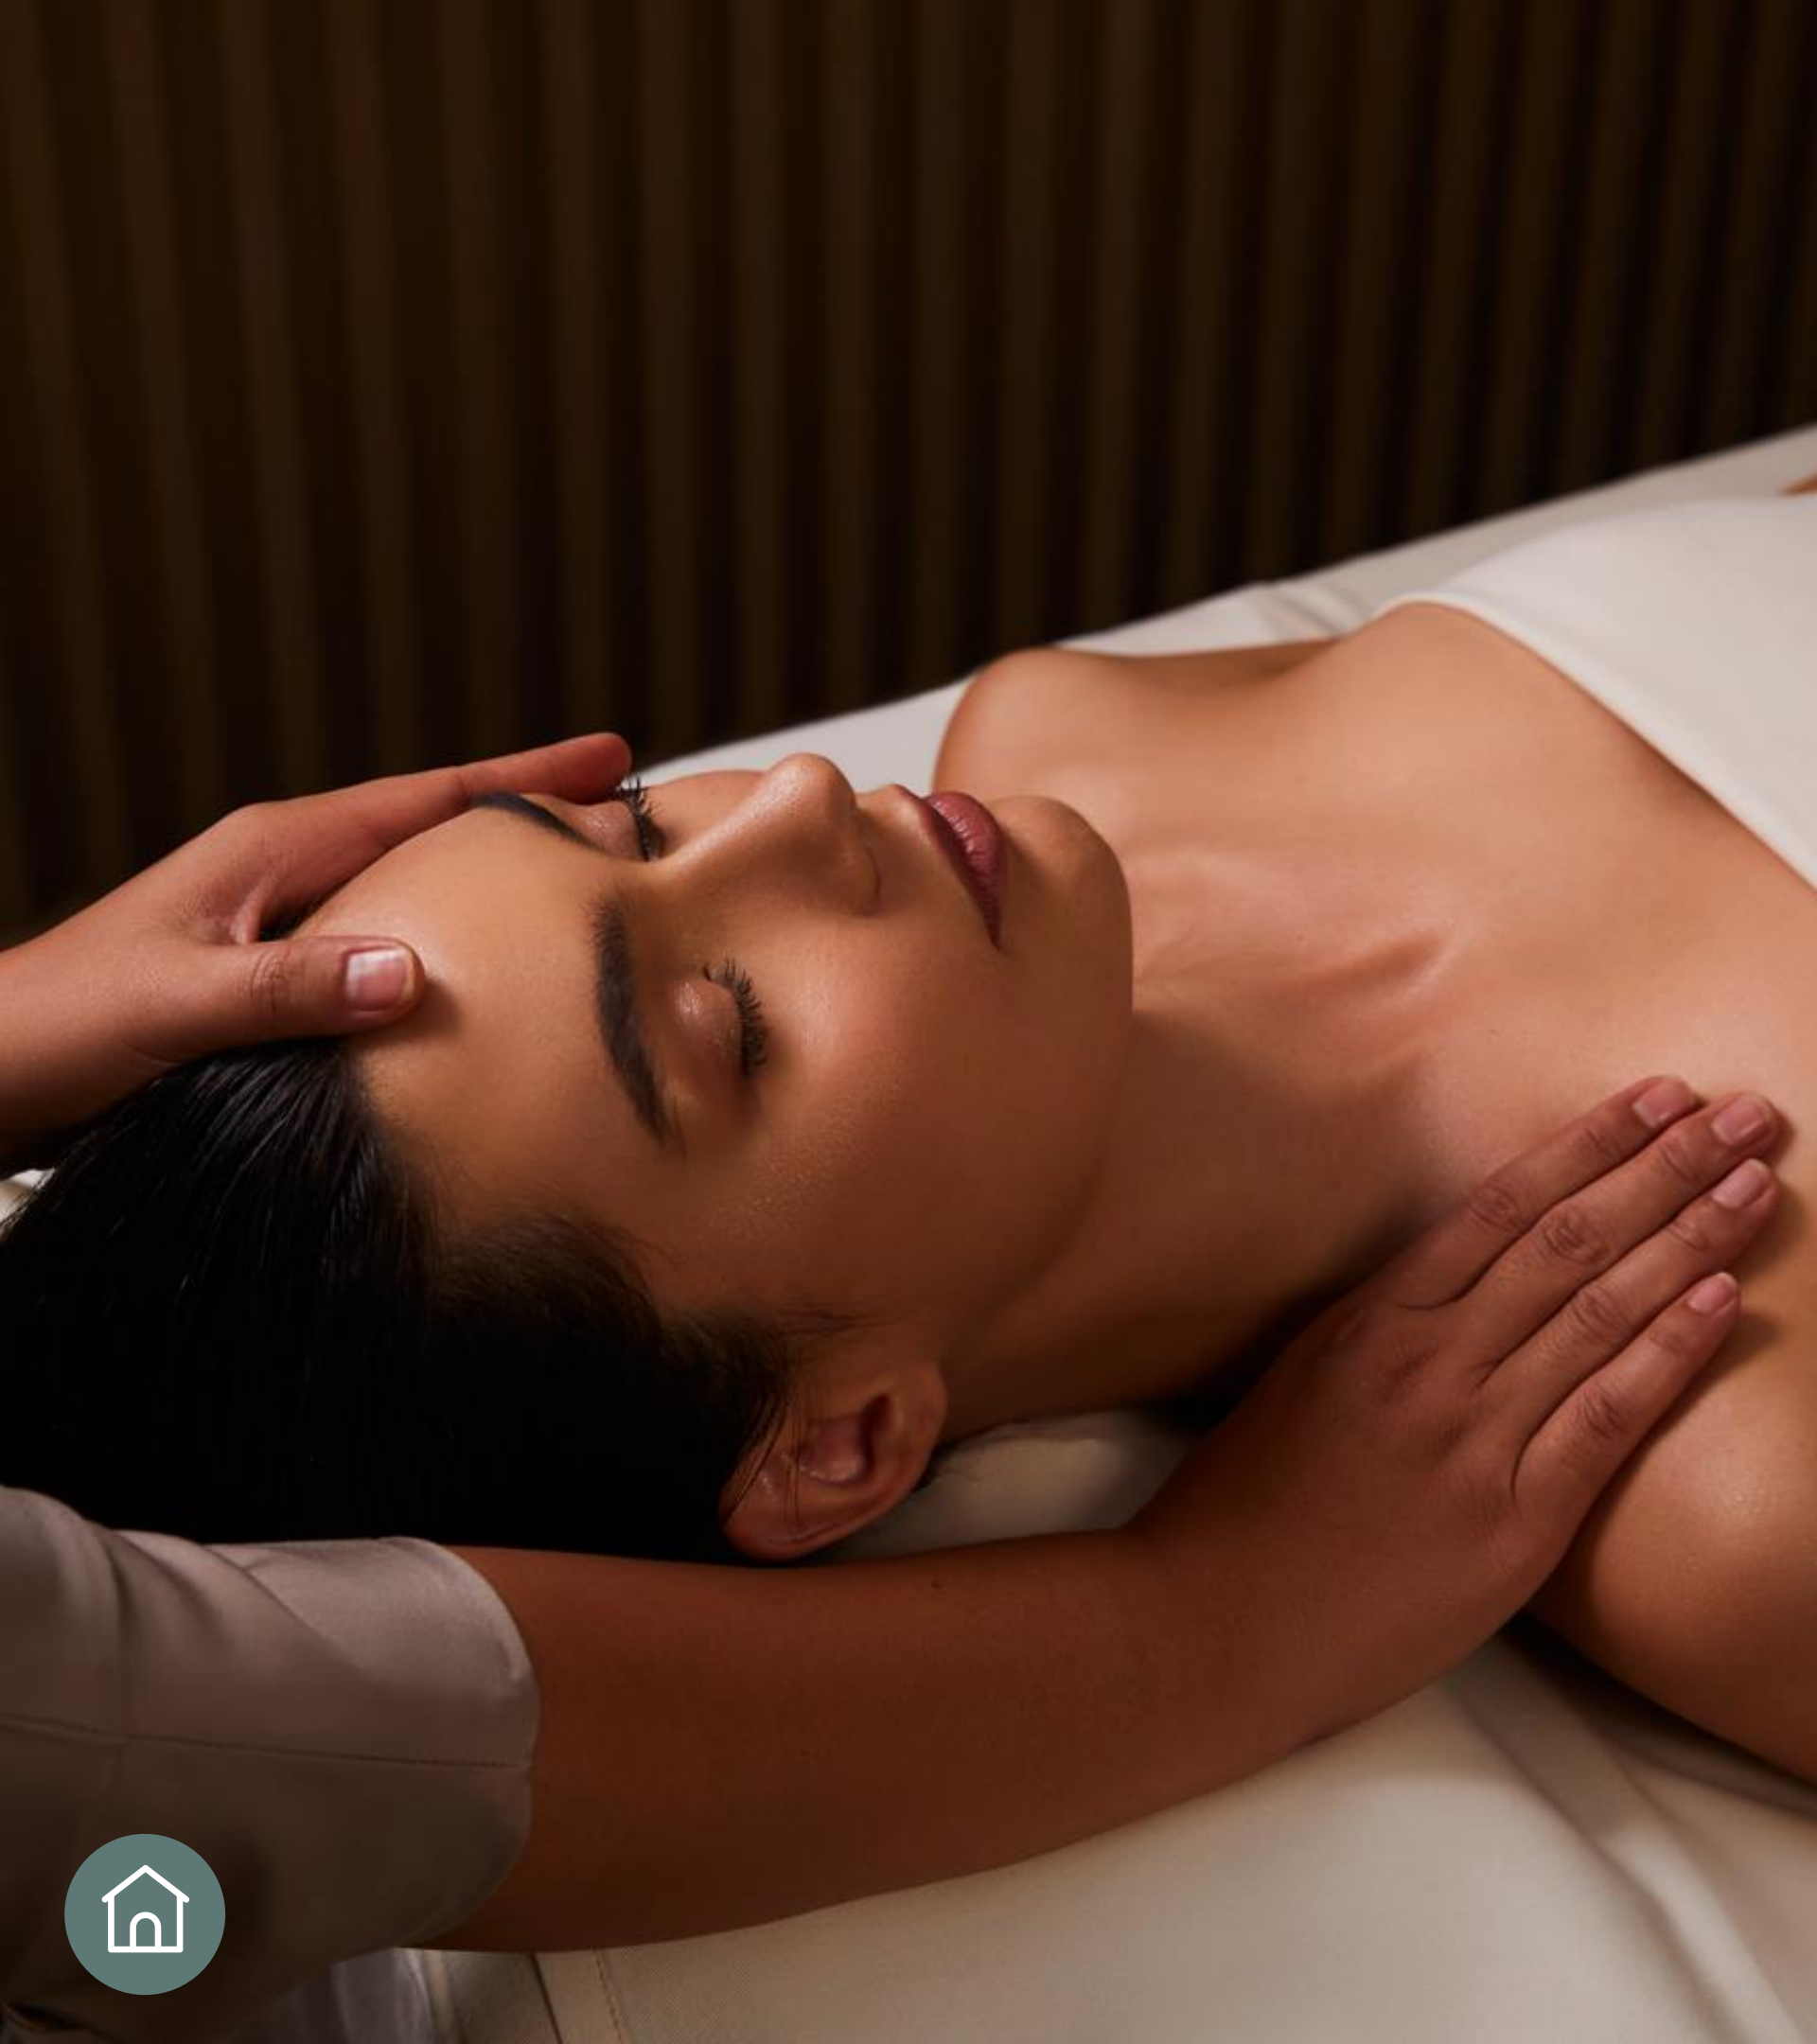

TIME-HONOURED TRADITIONS

Indonesian Traditions

120-minute treatment

THB 8,500

Practised in the palaces of Central Java, you can now indulge in bliss fit for royalty. The deep tissue Balinese massage using strong, firm strokes dissolves all muscle tension. The divine treatment adopts century-old beauty recipes which include healing ingredients and their renowned herbal bath to harmonise the senses.

Balinese Massage • Lulur Purifier • Yoghurt Body Splash • Fresh Milk Nourisher • Jamu Bath

Thai Traditions

120-minute treatment

THB 8,500

The therapeutic stretching of the massage alleviates internal tension and enhances flexibility of the body. Feel the soothing heat on your muscles and be wrapped in a healing remedy of Thai herbs. Soak in the goodness of an uplifting Ginger Bath as you step out with glowing skin.

Ginger Refresher • Thai Herbal Heat Treatment • Herbal Enhancer • Thai Classic Massage • Aromatic Ginger Bath

---

Prices are inclusive of 10% service charge and 7% government tax