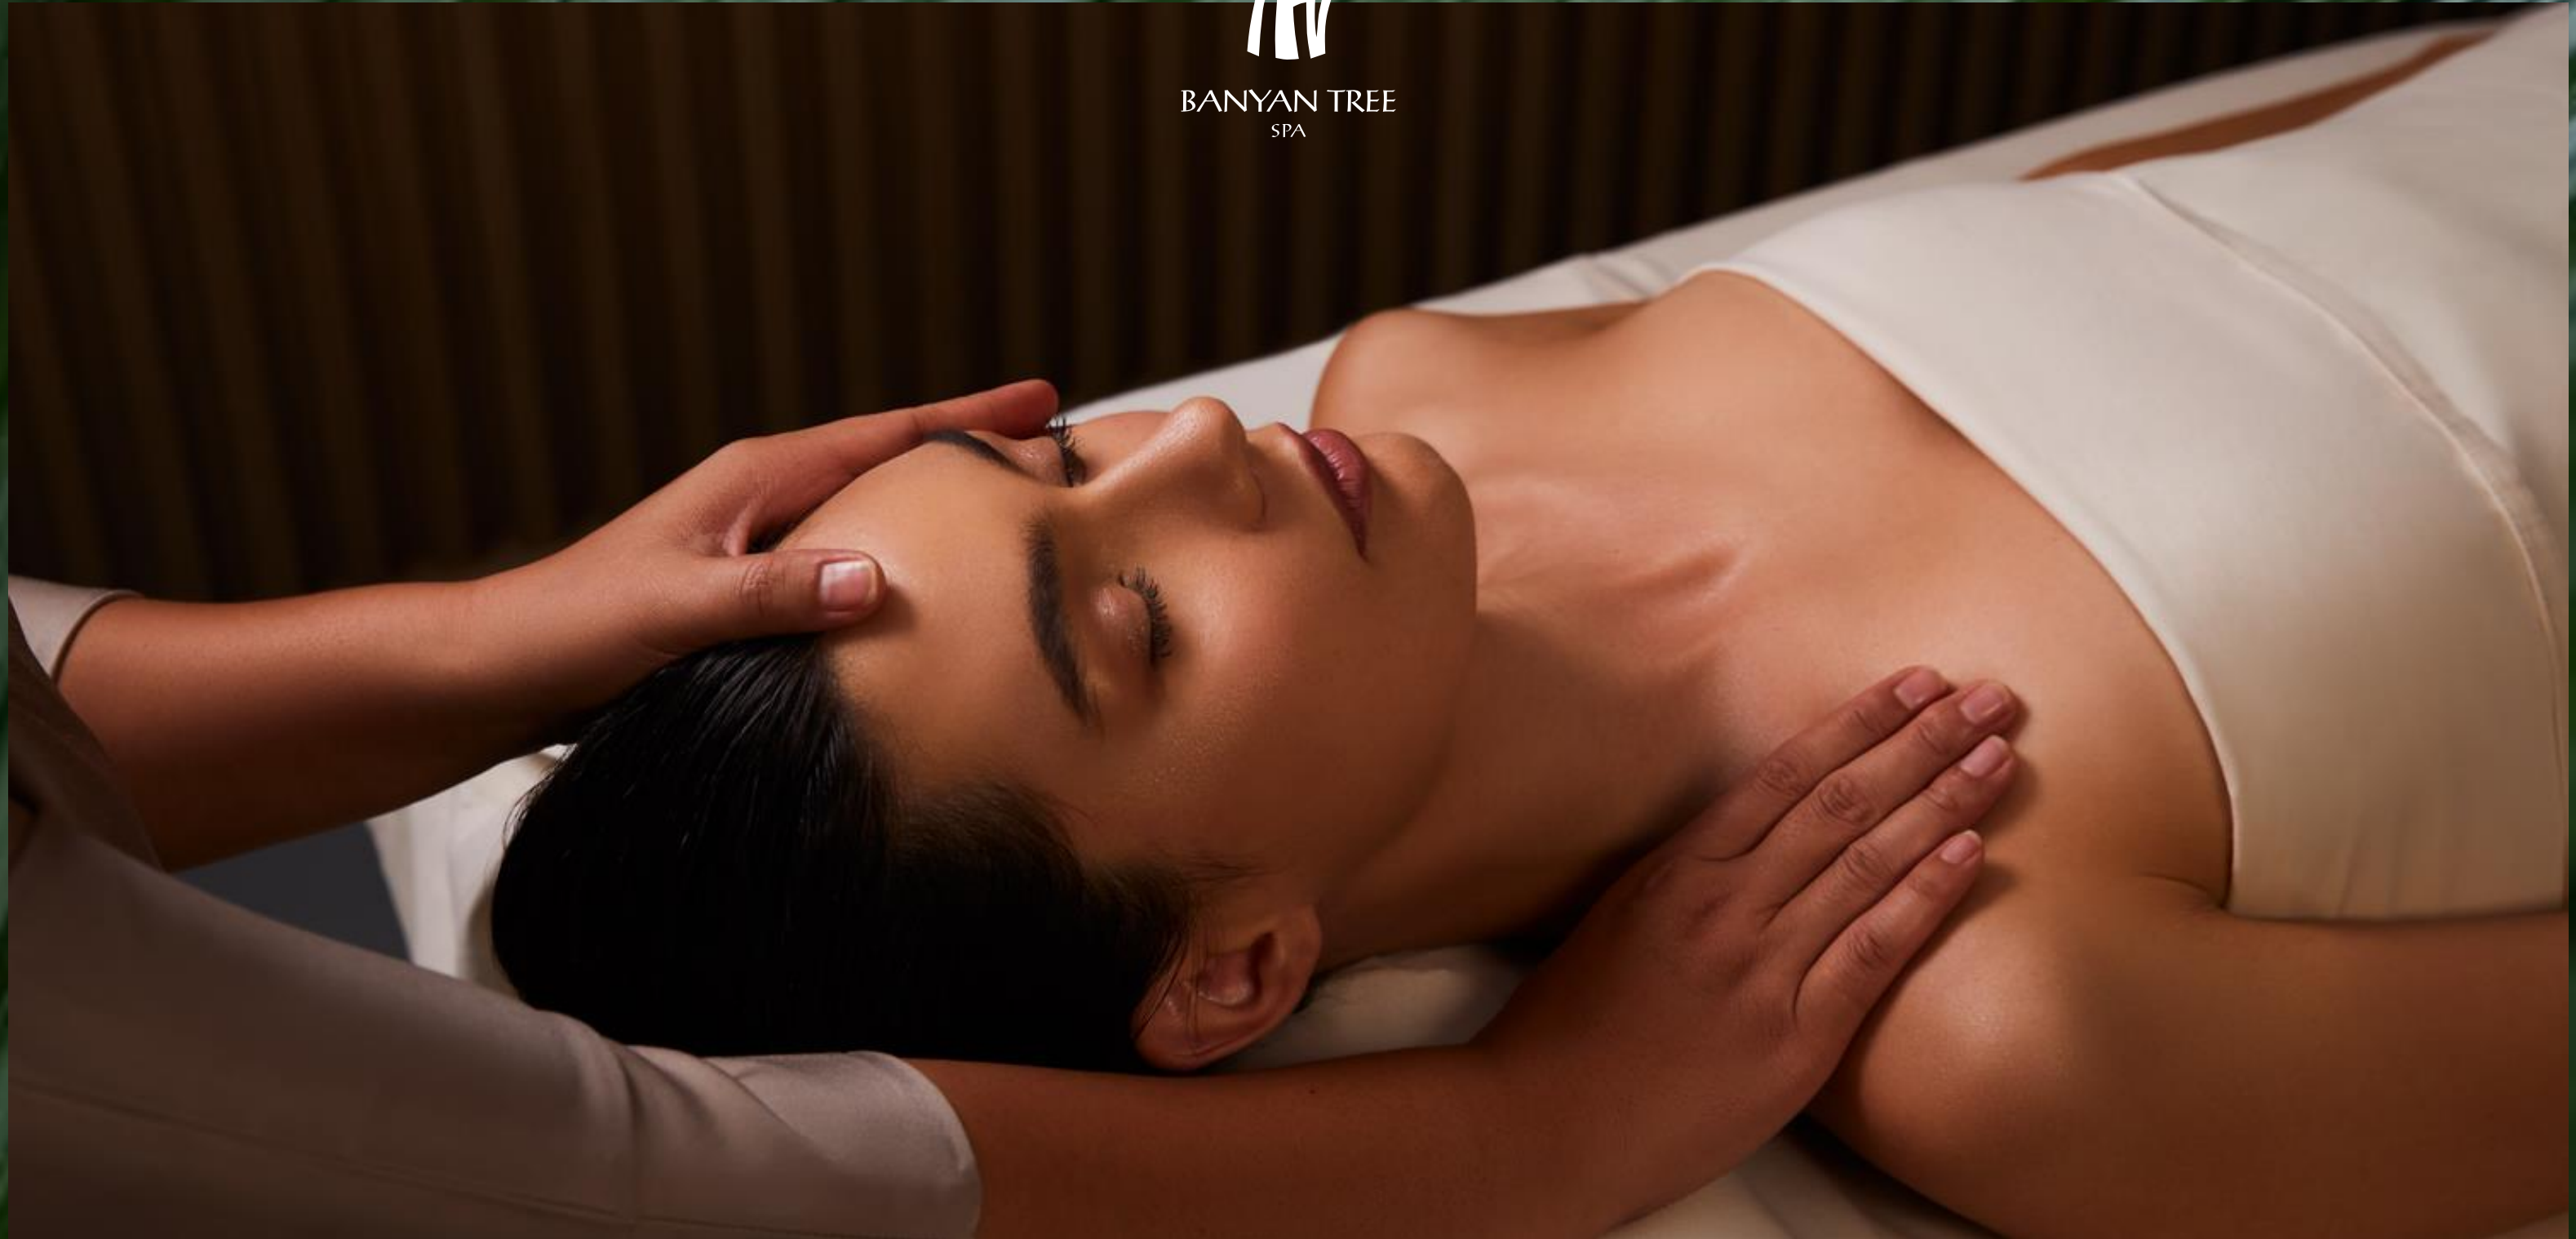

BANYAN TREE
SPA

STEP INTO A SANCTUARY FOR THE SENSES

Going back to basics, where wellness is simply about embracing the nature and surrendering to the art of human touch are what our Founder and Executive Chairman, Mr. Ho Kwon Ping had in mind when he first started the spa.

These ideals became the cornerstones of Banyan Tree Spa, pioneer of the tropical garden spa concept. Over the years, the intuitive touch of our spa therapists, the seamless blend of serenity with exotic sensuality and the beauty of the natural environment have come to define the award-winning Banyan Tree Spa experience.

Royal Banyan

150-minute treatment

THB 10,500

A well-loved treatment, Royal Banyan delivers the best of Eastern and Western massage techniques to improve blood circulation and ease muscle aches. Featuring a warm herbal pouch dipped in Sesame Oil, this signature treatment presents the quintessential Banyan Tree Spa experience like no other.