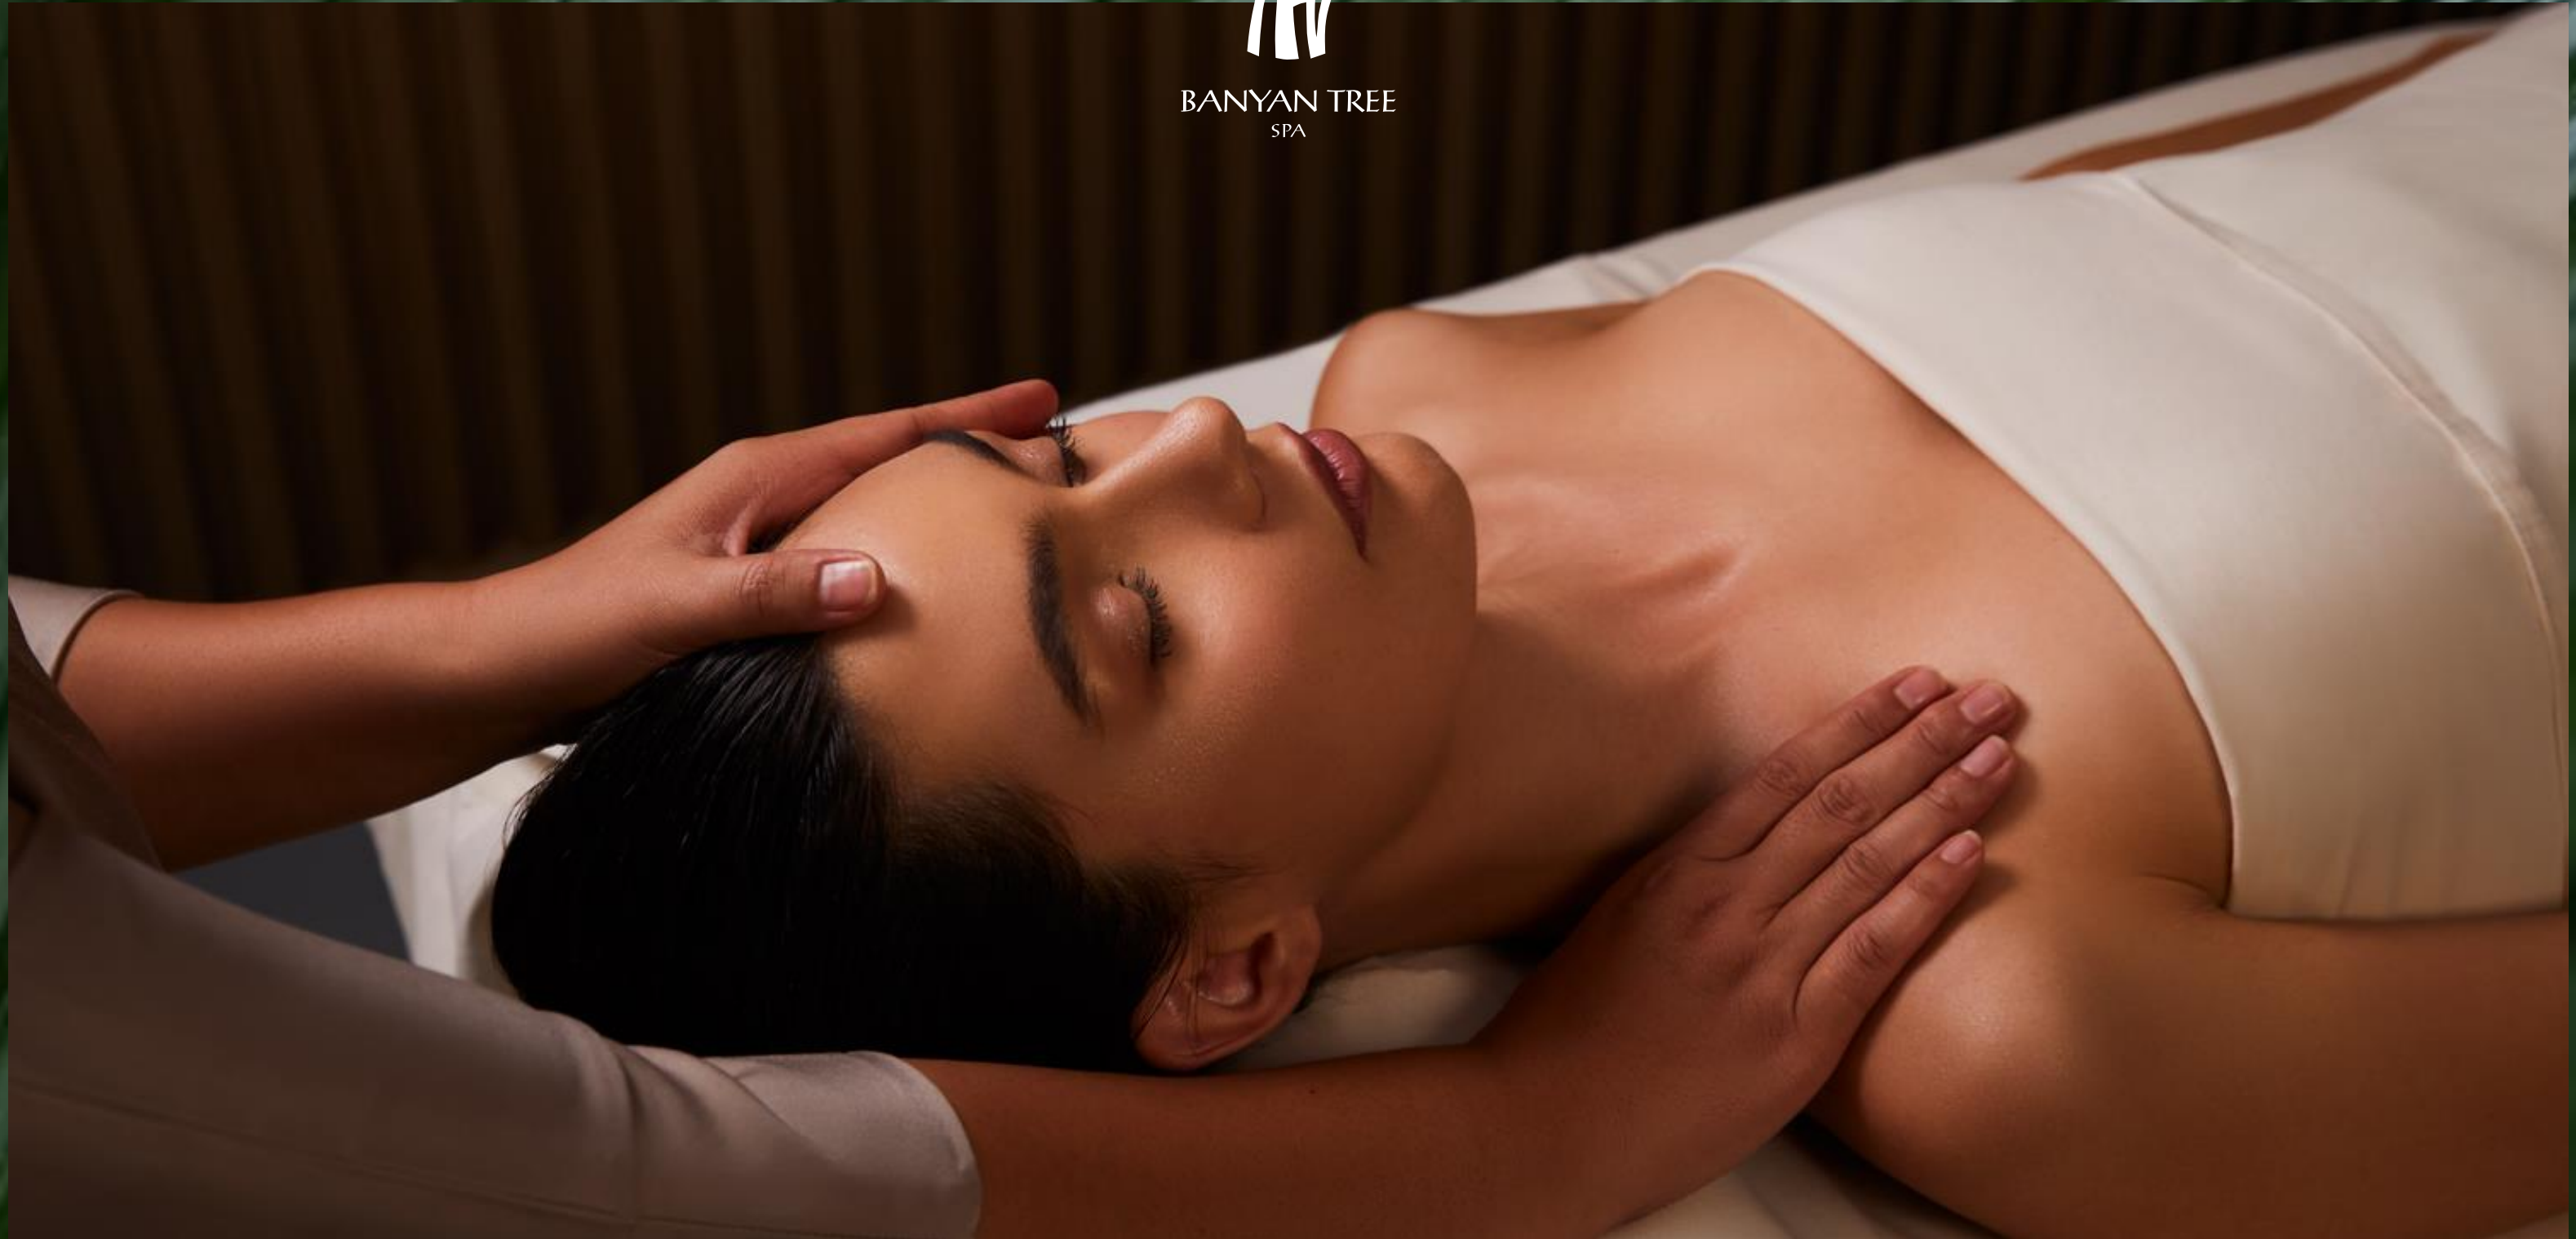

BANYAN TREE  
SPA

These ideals became the cornerstones of Banyan Tree Spa, pioneer of the tropical garden spa concept. Over the years, the intuitive touch of our spa therapists, the seamless blend of serenity with exotic sensuality and the beauty of the natural environment have come to define the award-winning Banyan Tree Spa experience.