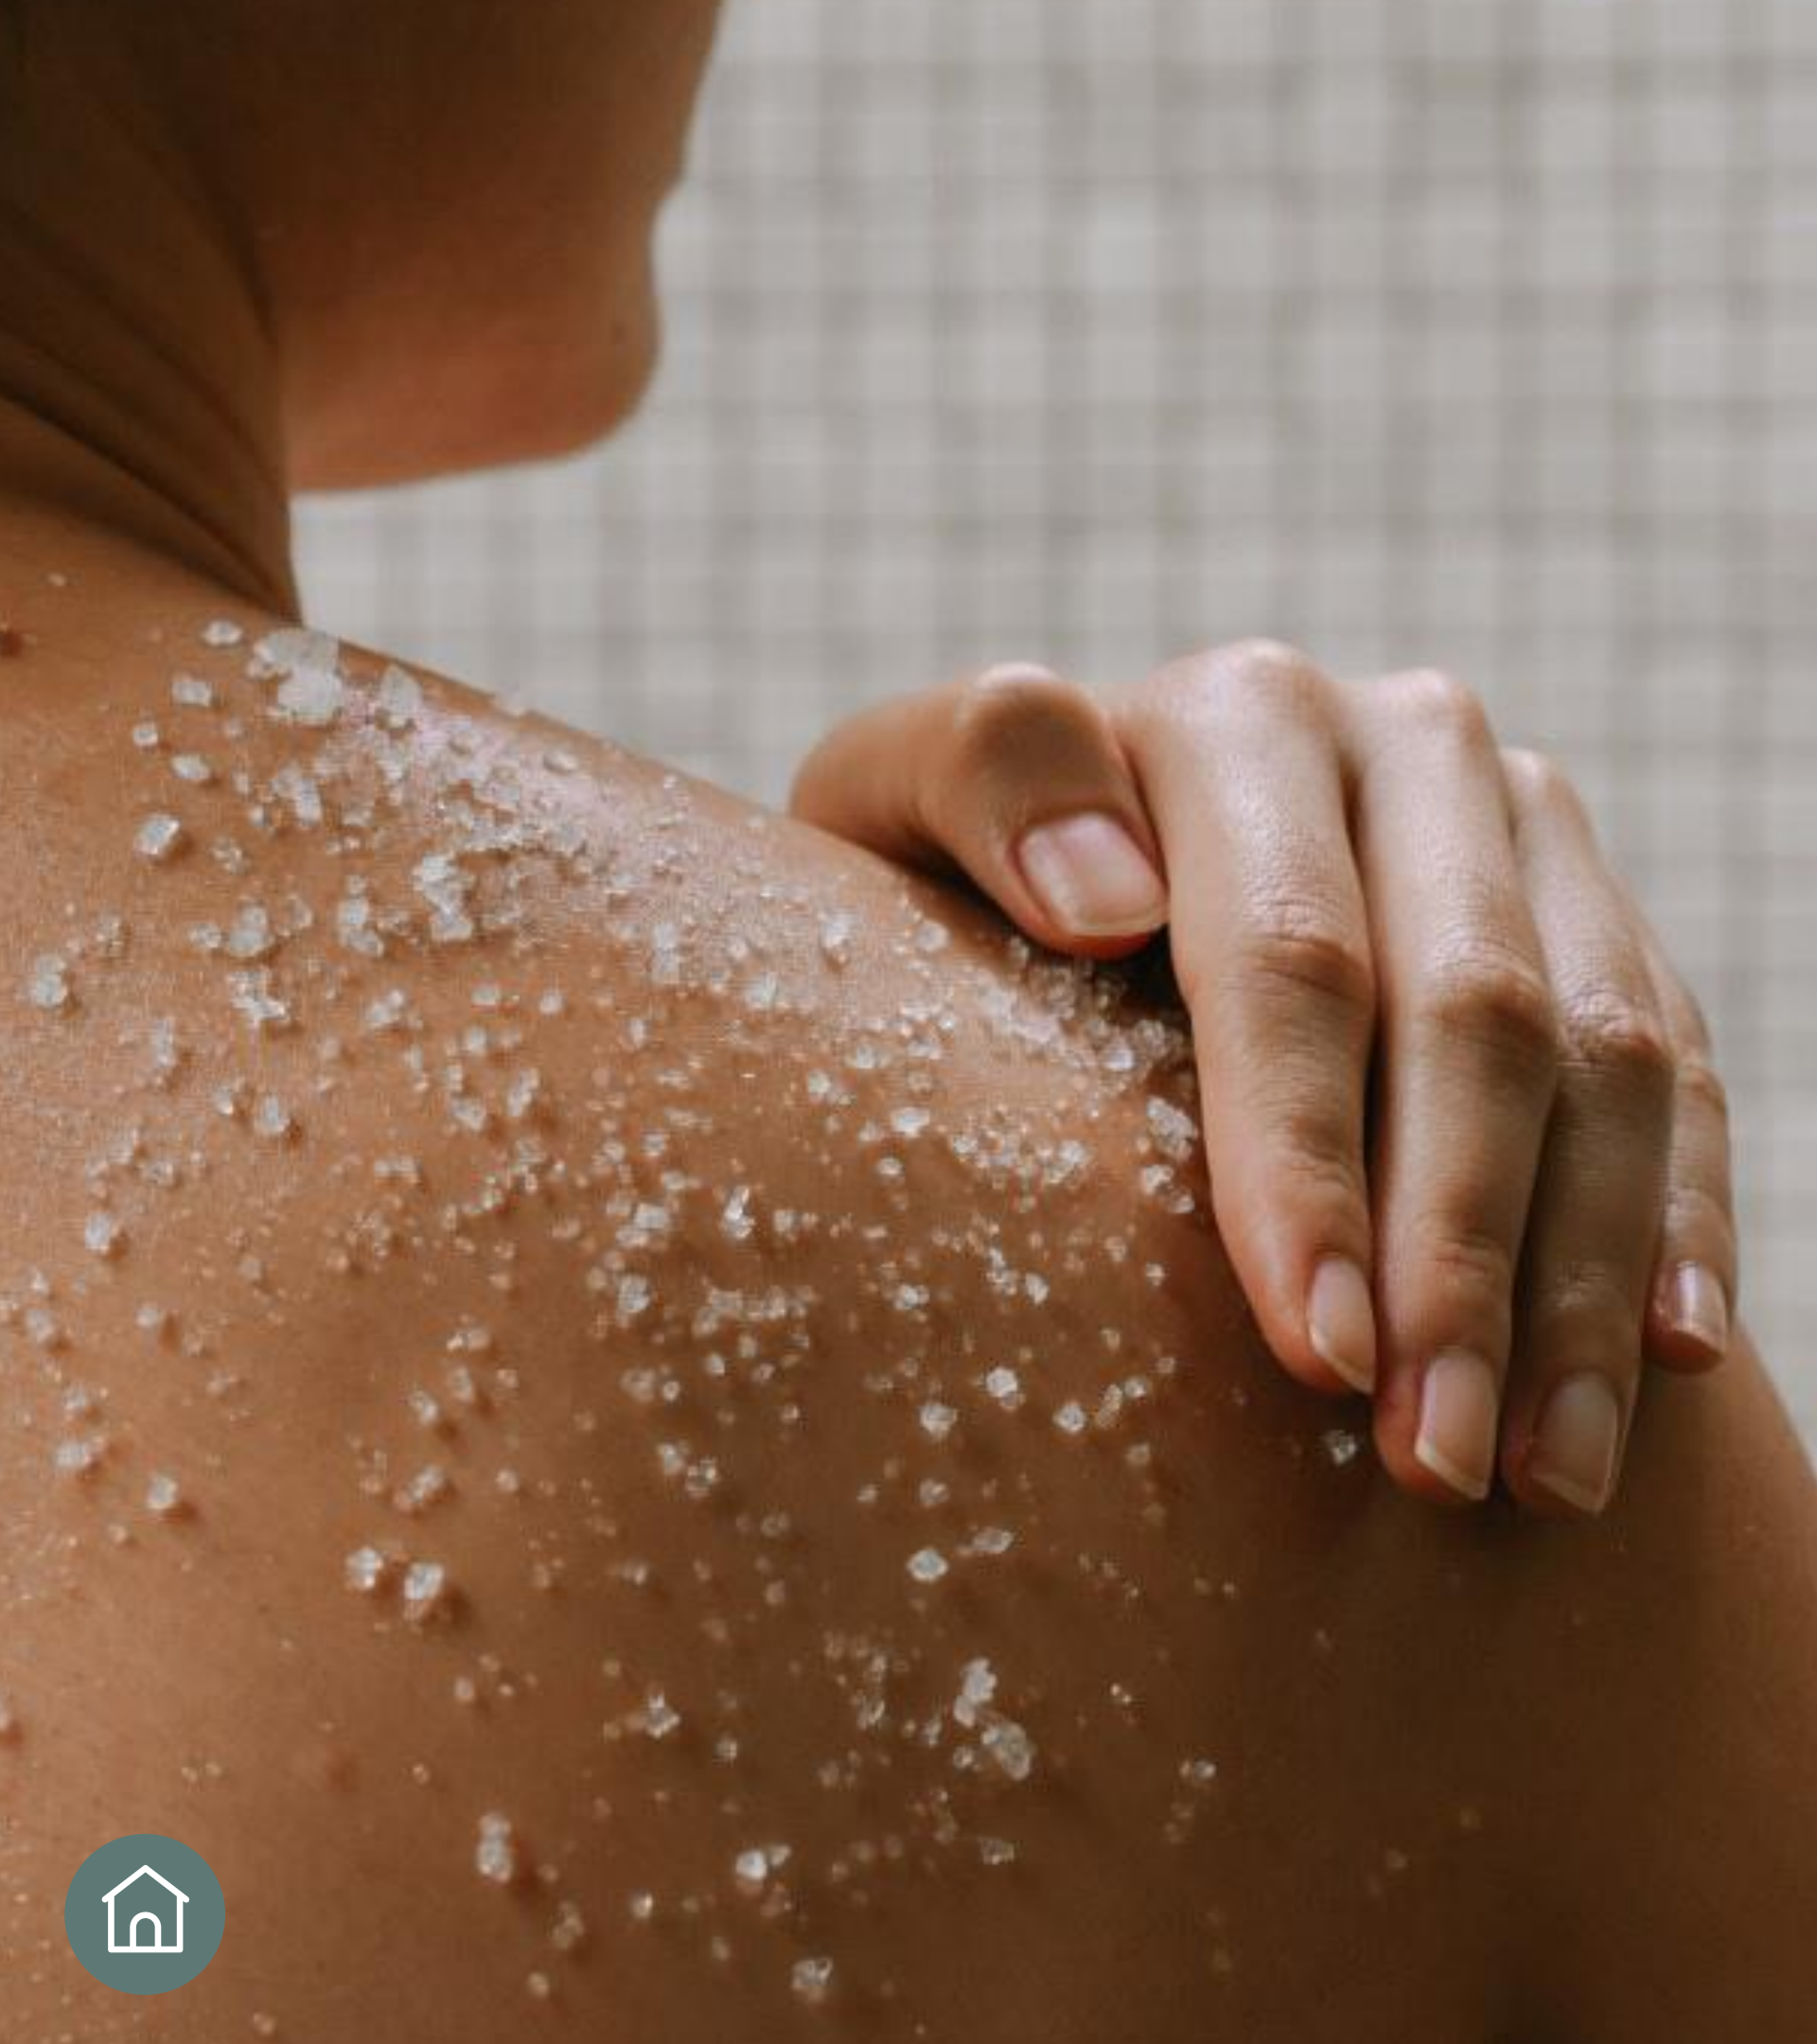

## Hand Relax

Take good care of your arms, hands and fingers by reducing stress and tension. This massage prevents locked fingers and increases mobility.

## Head & Shoulders Reliever

Let your therapist knead your stress and headaches away with this simple but effective massage to improve flexibility and blood circulation within the head. Guests can choose to enjoy this massage with or without oil.

# BODY SCRUBS

---

*30-minute treatment*

*THB 2,500*