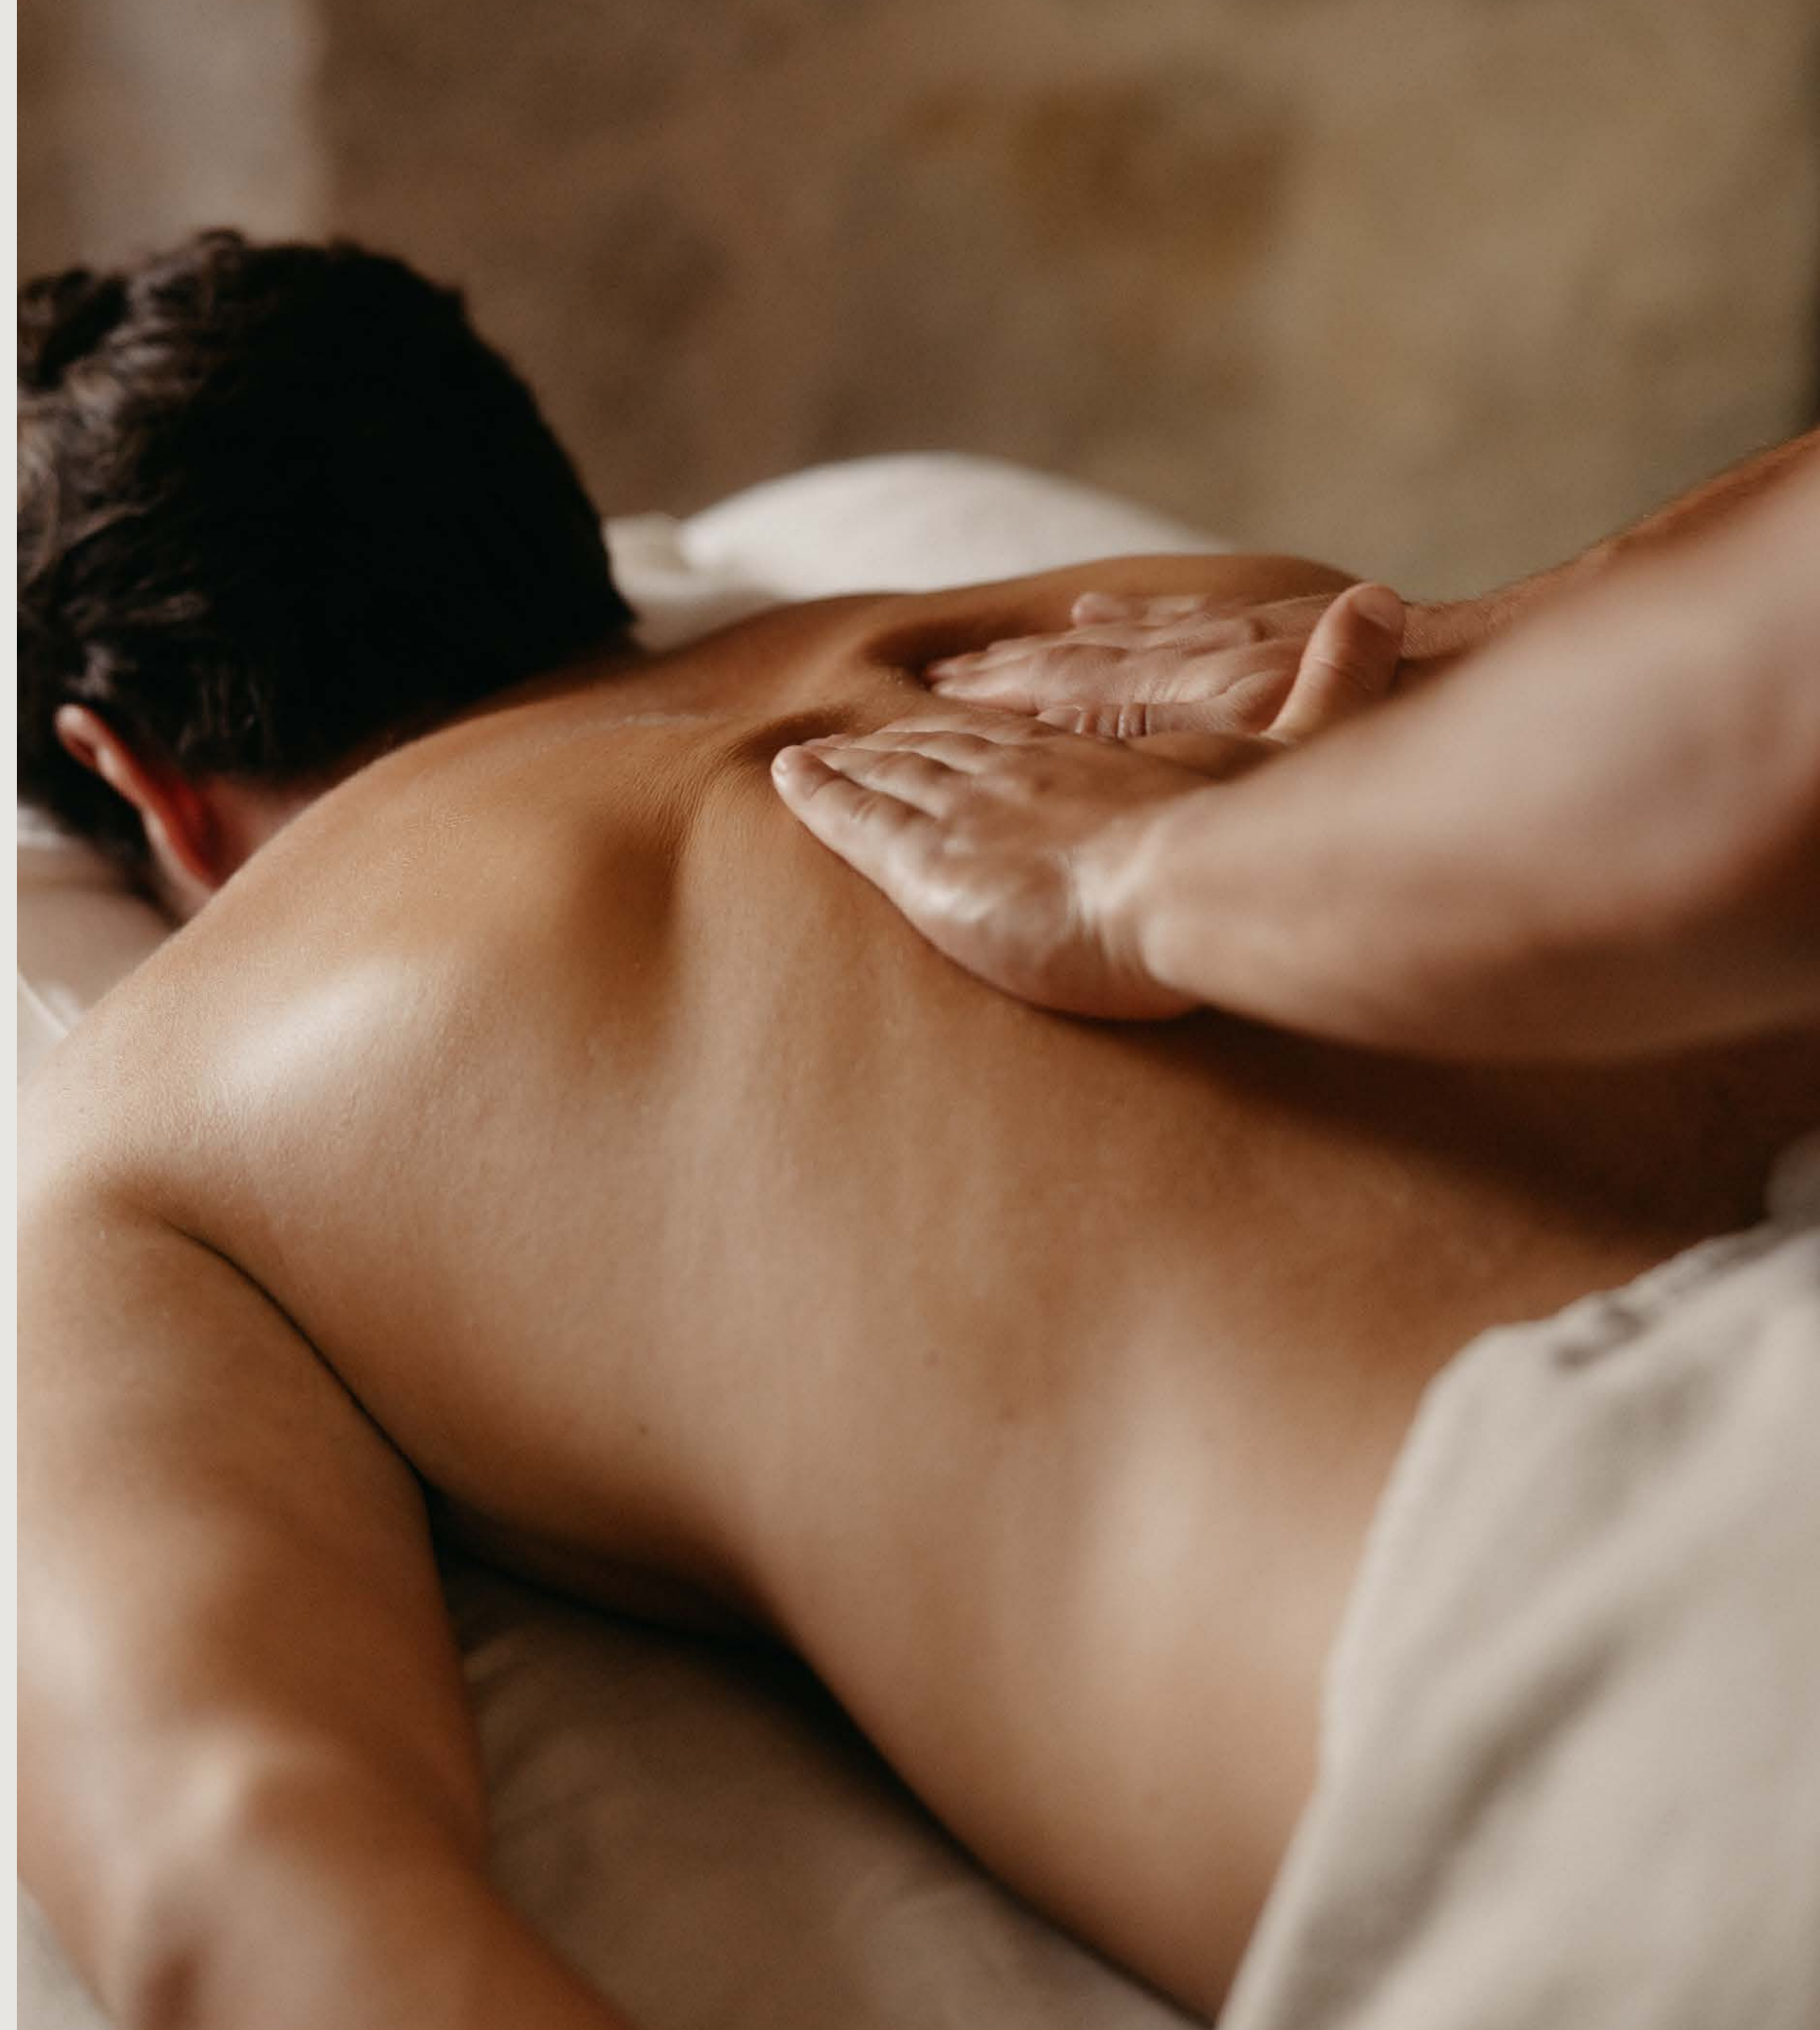

THERAPEUTIC BODYWORK

90-minute treatment | EUR 220

Urban Relief Massage

Unwind from the demands of modern life with this focused treatment designed to alleviate tension in the neck, shoulders, and back. Through targeted trigger-point work and myofascial techniques, stiffness dissipates, posture improves, and the upper body feels lighter and more open. Embrace a sense of calm and balance as you reconnect with your natural state of wellbeing.

Lymphatic Flow Massage

Revitalise your body with a cleansing massage that invigorates circulation and supports natural detoxification. Focused kneading around lymphatic areas, combined with firm pressure, alleviates heaviness and promotes the body's innate ability to eliminate toxins. Emerge feeling lighter, refreshed, and harmonised, as your inner balance is gently restored.

All prices include VAT and are subject to 10% service charge.

Sve cijene uključuju pdv i podložne su naplati od 10% naknade za uslugu