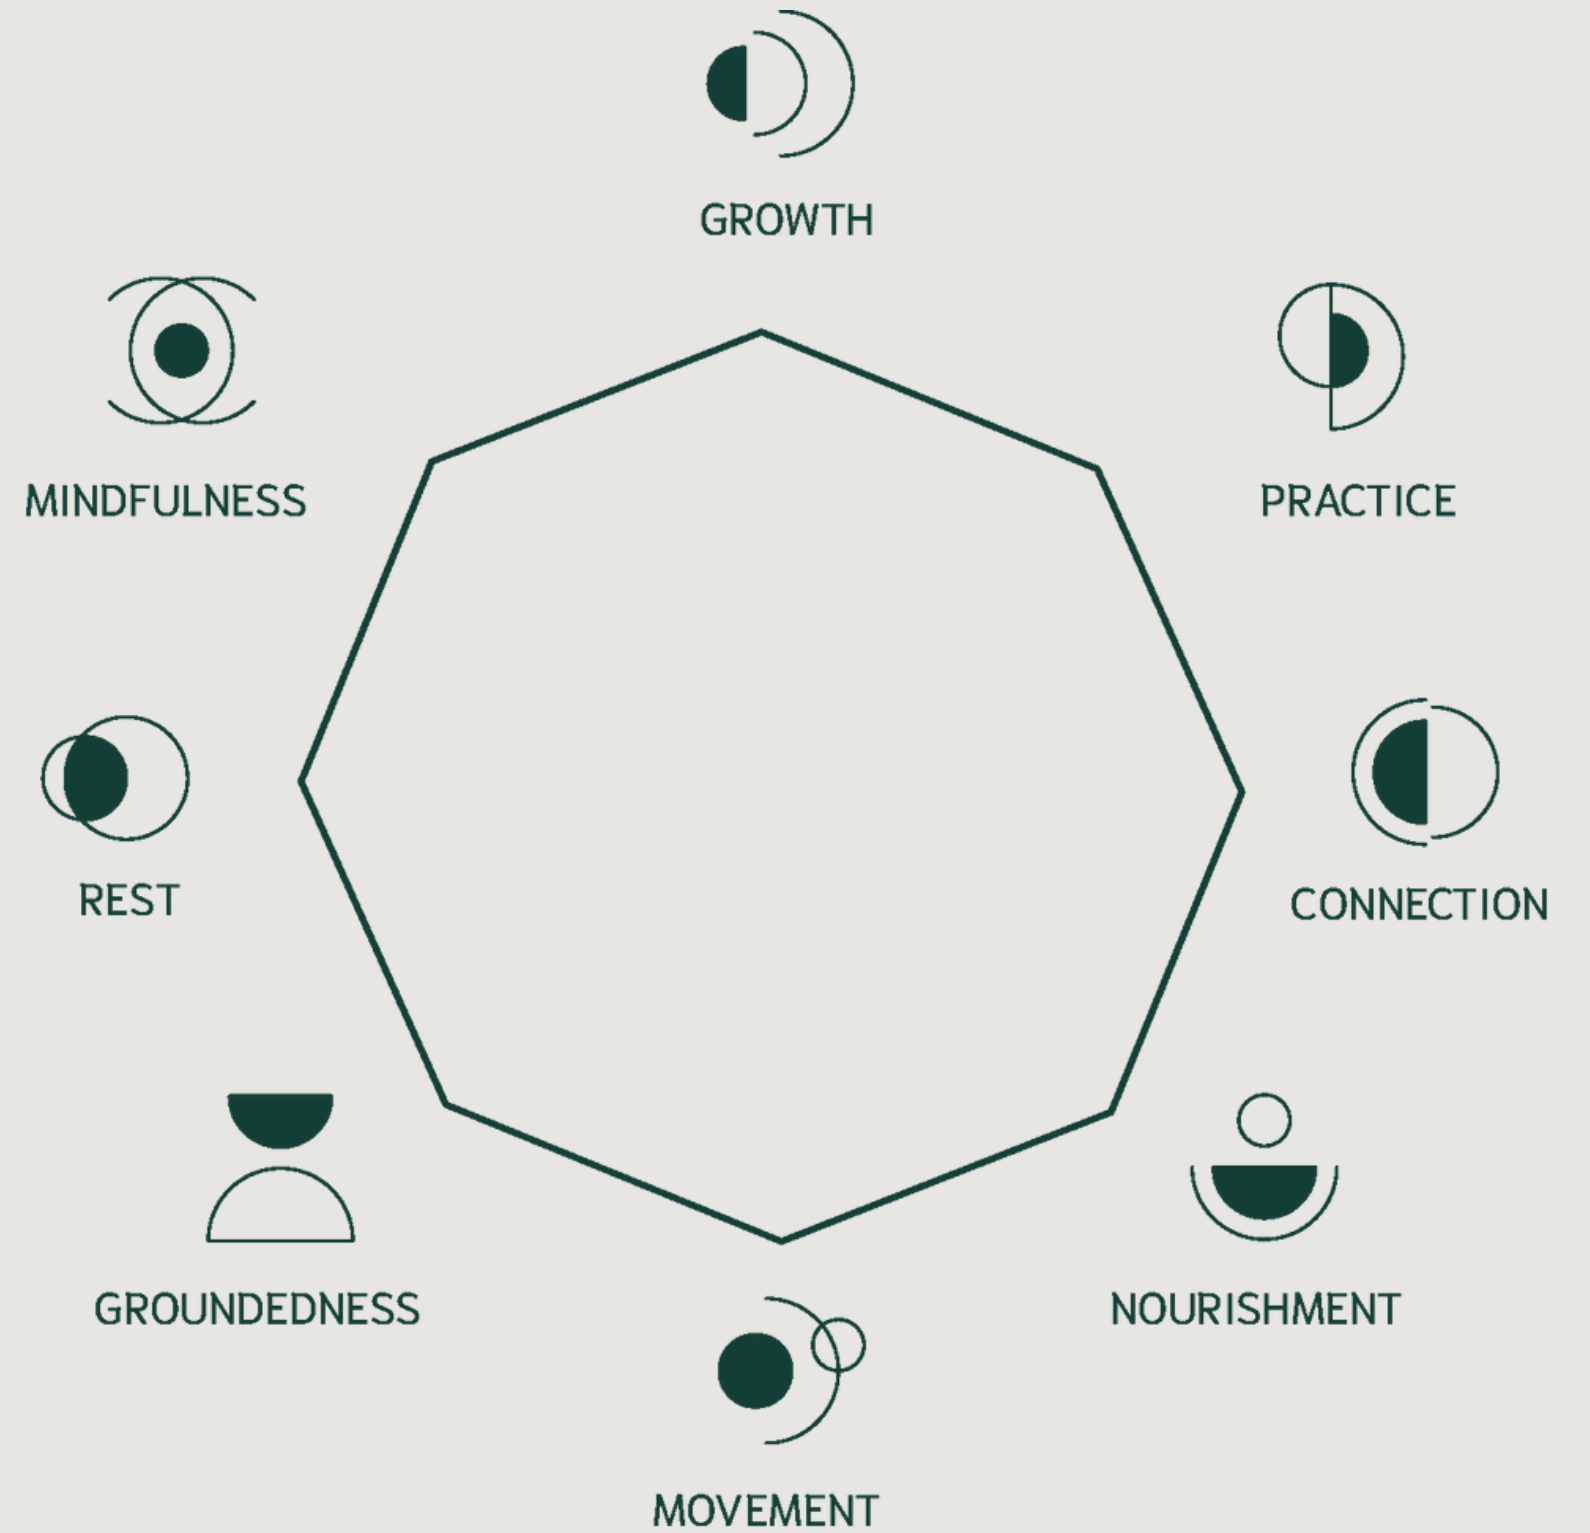

WELLBEING PILLARS

At Banyan Tree we believe that we are all interconnected – through the connection to self, others, and the natural world around us.

Our Spa & Wellbeing offerings are thoughtfully designed around our proprietary 8 Pillars of Wellbeing, each addressing a fundamental aspect of a balanced, joyful, and fulfilled life. These pillars guide our holistic approach to rejuvenation, promoting harmony within and around you.